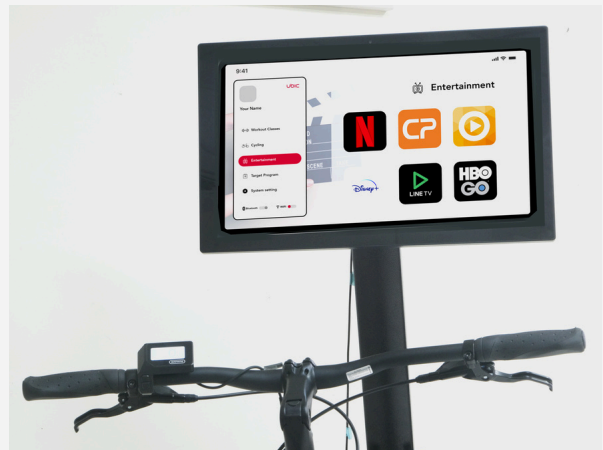

With the convenience of a detachable battery, you can easily charge and power up for your next adventure.

Designed with elegance and practicality in mind, the Ubic S is the ideal choice for your daily commutes and leisurely rides. With features like a belt drive, mid motor, and a detachable battery, it seamlessly combines style and performance, providing an unrivaled riding experience for those who simply want to enjoy the journey.

With the Ubic C, no activity is off limits. Whether you're seeking an adrenaline-fueled adventure or a smooth ride in your living room, this e-Bike is built to cater to your unique lifestyle. It effortlessly adapts to your needs, providing a comfortable and exhilarating experience every time you hop on.

UBIC C

The All-in-One E-Bike

Indoor Docking Station

Seamlessly switch to Indoor Riding Mode within minutes and without tools or assembly. Our state-of-the-art dock allows you to ride indoors anytime, complete with a 21" touch screen for an immersive experience and bluetooth connectivity.

Dynamic Resistance Control

Ubic's Patented Dynamic Resistance Control (DRC) allows for cycling resistance adjustment at the touch of a button.

Ubic All-in-One App

Ubic's All-In-One Interface lets you connect to your favorite apps for workouts, cycling, and entertainment.